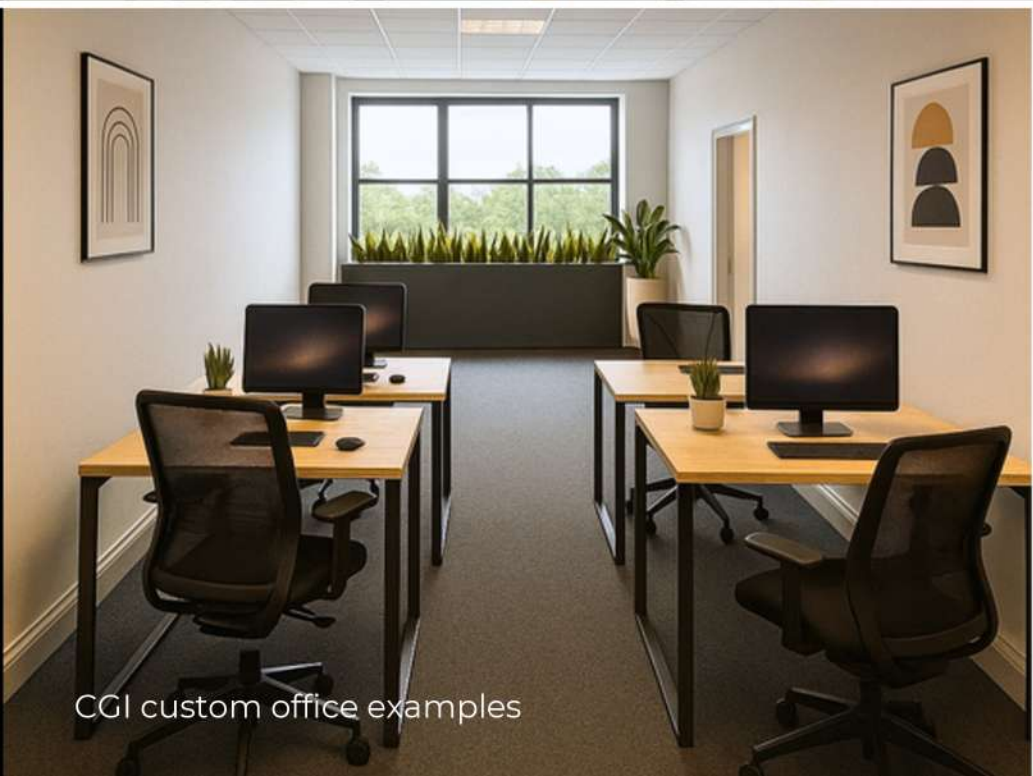

CGI custom office examples

Why Business First?

If you are in search of elegantly designed office spaces for rent we offer solutions that accommodate teams of any size, all fully serviced. This allows you to focus on expanding your business without distractions.

Whether you require a short-term arrangement, a longer commitment, or a flexible option, we have the ideal office space rental solution to meet your needs.