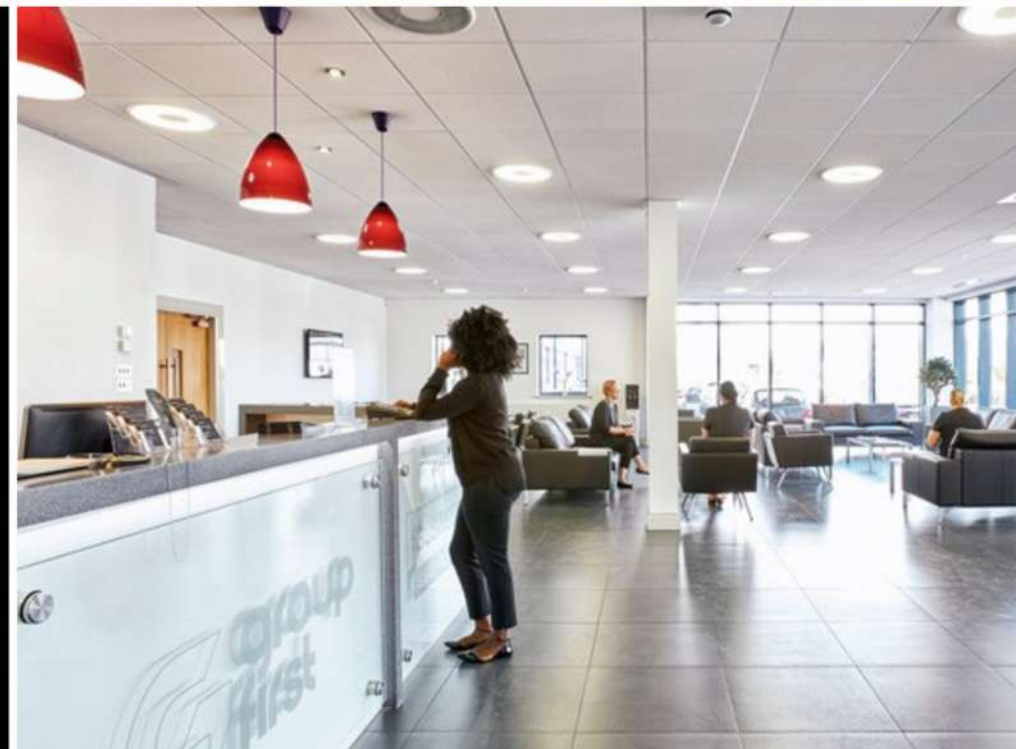

Your Space To Work

Our Padiham serviced offices provide a professional and dynamic workspace with flexible office sizes from 750 sq. ft. to 3,000 sq. ft alongside onsite amenities such as meeting rooms and break areas.

Located just two minutes from the M65 motorway off junction 9 and close to public transport links, Group First House enjoys a prime position with scenic views of the Ribble Valley and River Calder.